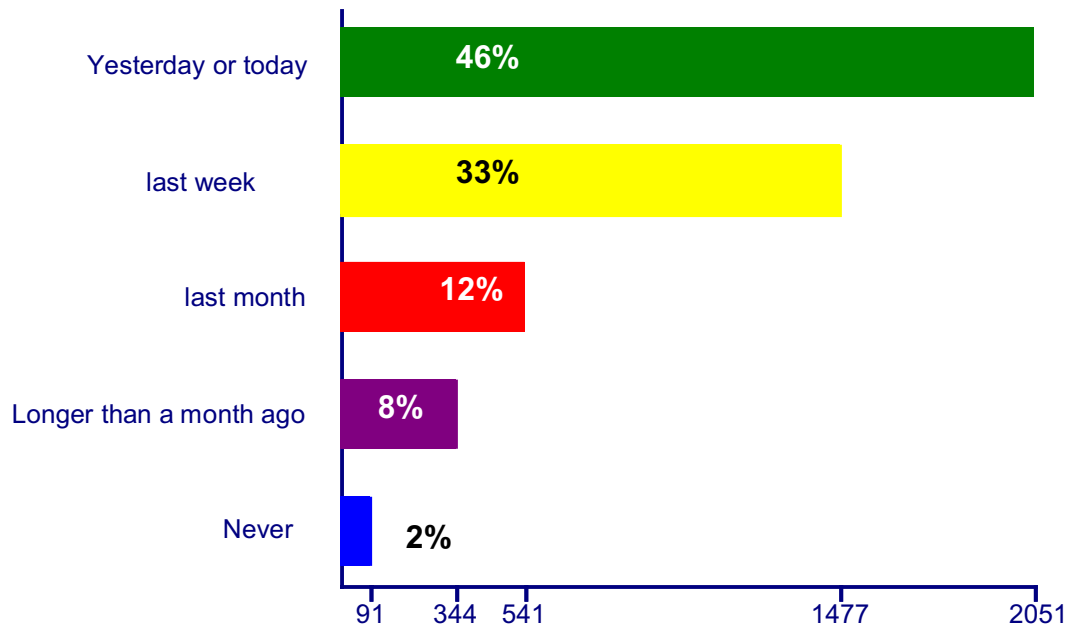

## USAGE FREQUENCY

**Question 1.** When did you last retrieve, read, or download a full-text, peer-reviewed journal article online or through the Internet?

<i>Responses</i>	<i>Frequency</i>	<i>Percent</i>
Yesterday or today	2051	45.54
Last week	1477	32.79
Last month	541	12.01
Longer than a month ago	344	7.64
Never	91	2.02
<hr/>		
Total	4504	100.00