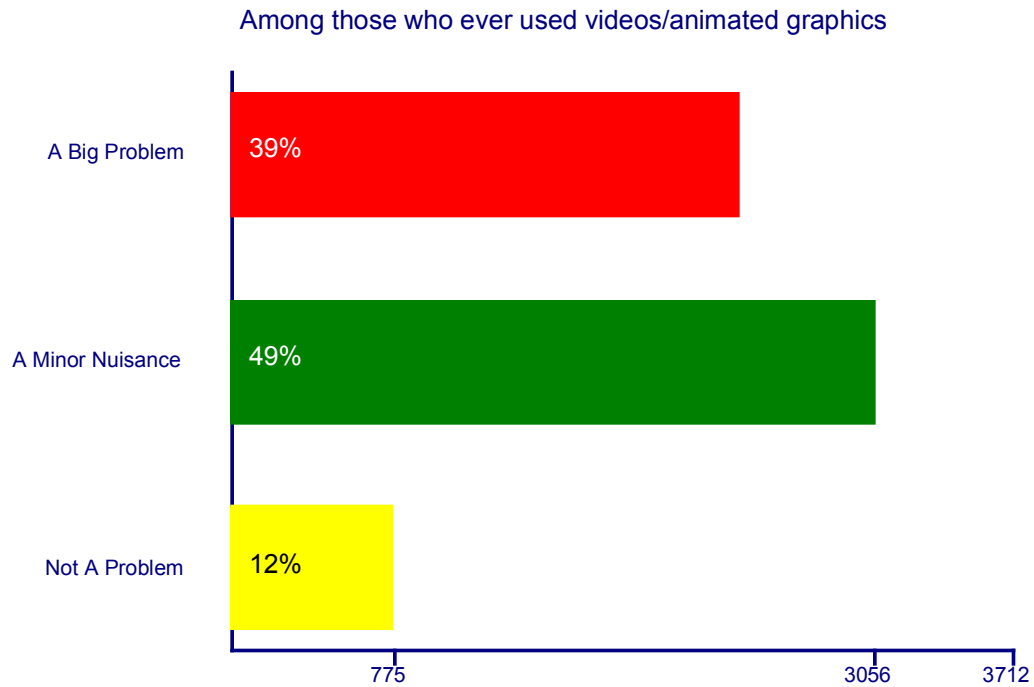

Question 2. How problematic, if at all, are the following issues with e-journal features?

Q2_1: Videos or animated graphics that play slowly or poorly

<i>Responses</i>	<i>Frequency</i>
A Big Problem	2419
A Minor Nuisance	3056
Not A Problem	775
N/A	3712
<hr/>	
Total	9962