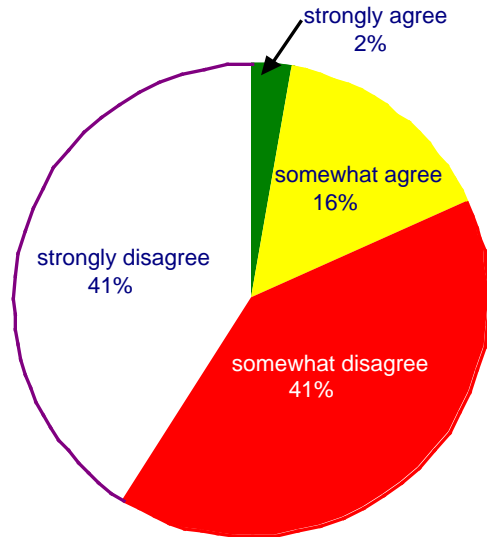

<Criteria for Submitting Articles to Journals>

Q13_3: I select journals for article submission primarily on the basis of their hosting an online version.

| <i>Frequency</i> | <i>Responses</i> |
|------------------|-------------------|
| 325 | strongly agree |
| 1808 | somewhat agree |
| 4744 | somewhat disagree |
| 4784 | strongly disagree |
| <hr/> | |
| 11661 | Total |